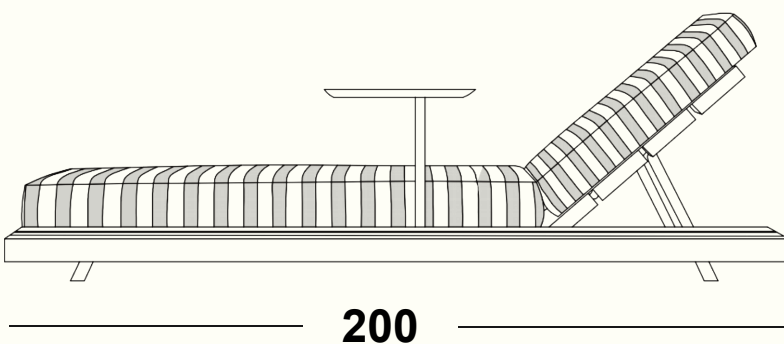

Fabric Colors:

Wood Finish: Metal Frame:

L x W x H
200 cm x 96 cm x 86 cm

Please note that the characteristics of the wood and wicker used to build the product may vary slightly from the material used in any samples or product photography due to the inherent characteristics of the material.