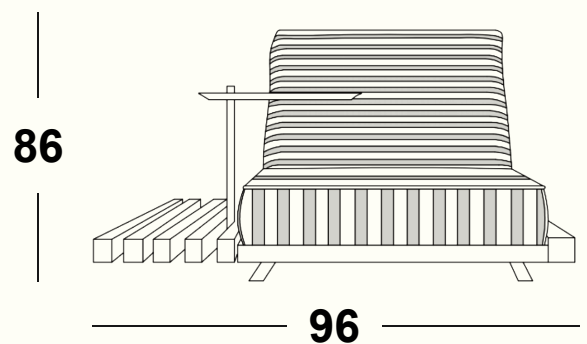

Fabric Colors:

Wood Finish: Metal Frame:

L x W x H
200 cm x 96 cm x 86 cm

Please note that the characteristics of the wood and wicker used to build the product may vary slightly from the material used in any samples or product photography due to the inherent characteristics of the material.