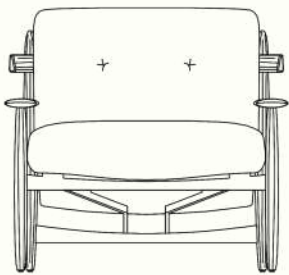

ASSIL — Armchair

L x D x H
80 cm x 90 cm x 80 cm

80

90

90

Please note that the characteristics of the wood used to build the product may vary slightly from the material used in any samples or product photography due to the inherent characteristics of the material.

Materials

- Natural finish teak frame for outdoor use.
- Natural finish oak frame for indoor or shaded area use.
- Aluminum metal frame.
- Outdoor or indoor seat fabric
- Wicker Weaving

Accessories:

- Protective Cover.