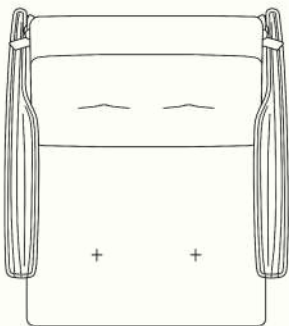

ASSIL — Armchair

L x D x H
80 cm x 90 cm x 80 cm

80

90

90

Please note that the characteristics of the wood used to build the product may vary slightly from the material used in any samples or product photography due to the inherent characteristics of the material.