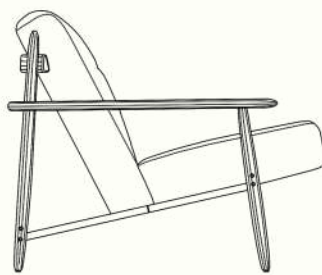

ASSIL — Armchair

L x D x H
80 cm x 90 cm x 80 cm

80

90

90

Please note that the characteristics of the wood used to build the product may vary slightly from the material used in any samples or product photography due to the inherent characteristics of the material.

Materials

- Natural finish teak frame for outdoor use.
- Natural finish oak frame for indoor or shaded area use.
- Aluminum metal frame.
- Outdoor or indoor seat fabric
- Wicker Weaving

Accessories:

- Protective Cover.