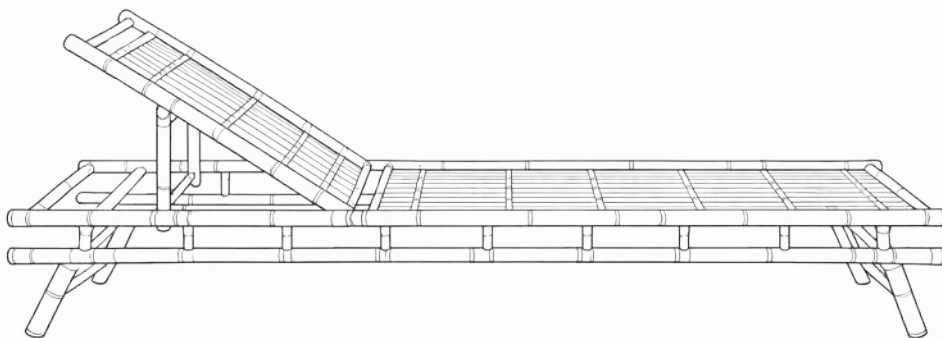

JUTHUR — Chaise Lounge

Materials

- Natural bamboo frame for outdoor use.

Accessories:

- Protective Cover.

Warranty / Maintenance:

- See bymawzin.com for warranty terms & maintenance instructions.

Frame Material:

Bamboo

L x W x H
200 cm x 70 cm x 95 cm

70

200

Please note that the characteristics of the bamboo used to build the product may vary slightly from the material used in any samples or product photography due to the inherent characteristics of the material.