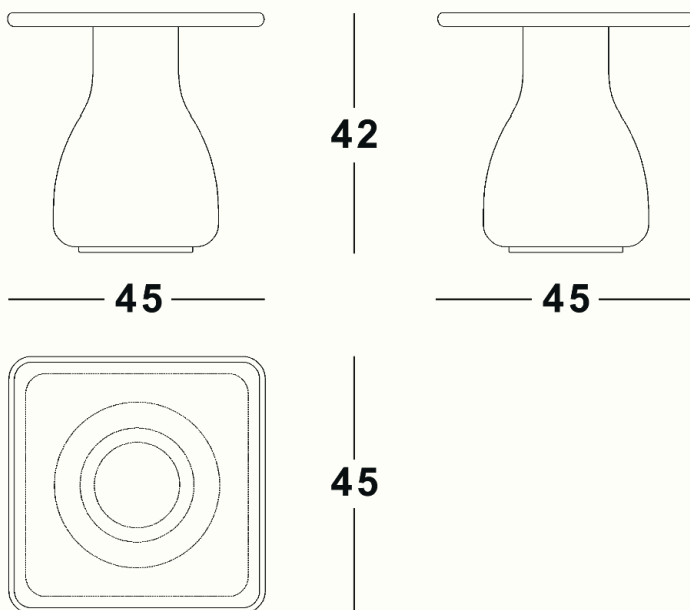

KHETM — Rectangular Side Table

L x W x H
45 cm x 45 cm x 42 cm

Please note that the characteristics of the wood used to build the product may vary slightly from the material used in any samples or product photography due to the inherent characteristics of the material.