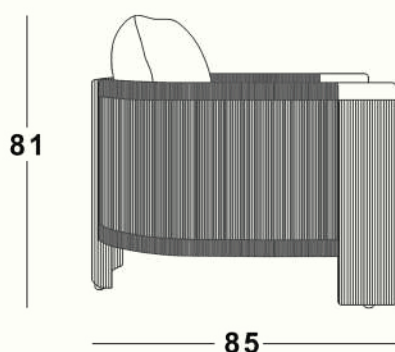

LAYL — Lounge Chair

L x D x H
77 cm x 85 cm x 81 cm

Please note that the characteristics of the wood used to build the product may vary slightly from the material used in any samples or product photography due to the inherent characteristics of the material.