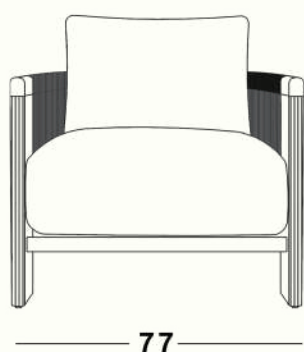

LAYL — Lounge Chair

L x D x H
77 cm x 85 cm x 81 cm

Please note that the characteristics of the wood used to build the product may vary slightly from the material used in any samples or product photography due to the inherent characteristics of the material.

Materials

- Natural finish teak frame for outdoor use.
- Natural finish oak frame for indoor or shaded area use.
- Outdoor or indoor seat fabric
- Polypropylene rope weaving

Accessories:

- Protective Cover.