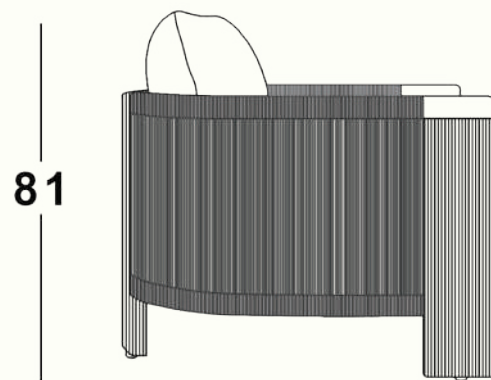

LAYL — Sofa

Materials

- Natural finish teak frame for outdoor use.
- Natural finish oak frame for indoor or shaded area use.
- Outdoor or indoor seat fabric
- Polypropylene rope weaving

Accessories:

- Protective Cover.

L x D x H
183 cm x 85 cm x 81 cm

183

81

85

Please note that the characteristics of the wood used to build the product may vary slightly from the material used in any samples or product photography due to the inherent characteristics of the material.