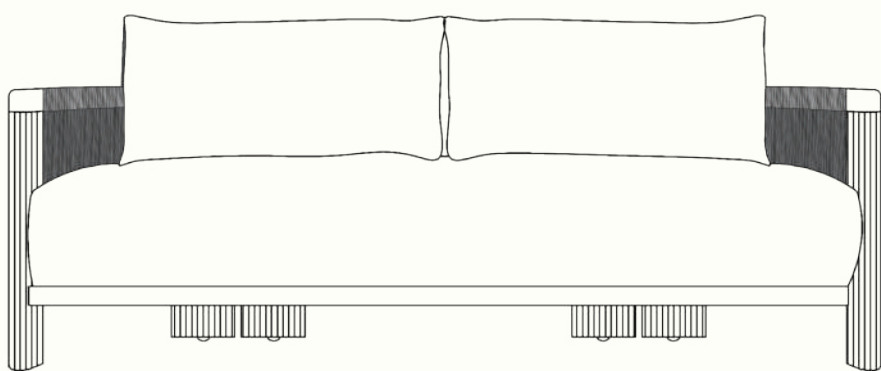

LAYL — Sofa

Materials

- Natural finish teak frame for outdoor use.
- Natural finish oak frame for indoor or shaded area use.
- Outdoor or indoor seat fabric
- Polypropylene rope weaving

Accessories:

- Protective Cover.

L x D x H
183 cm x 85 cm x 81 cm

183

81

85

Please note that the characteristics of the wood used to build the product may vary slightly from the material used in any samples or product photography due to the inherent characteristics of the material.