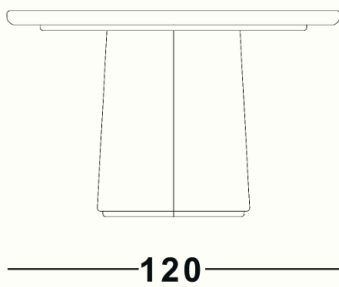

MADĀR — Dining Table

L x W x H
120 cm x 120 cm x 74 cm

Materials

- Natural finish teak frame for outdoor use.
- Natural finish oak frame for indoor or shaded area use.

Accessories:

- Protective Cover.

Warranty / Maintenance: