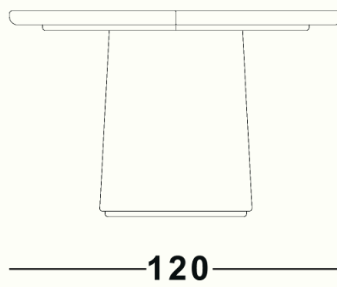

MADĀR — Dining Table

L x W x H
120 cm x 120 cm x 74 cm

Materials

- Natural finish teak frame for outdoor use.
- Natural finish oak frame for indoor or shaded area use.

Accessories:

- Protective Cover.

Warranty / Maintenance: