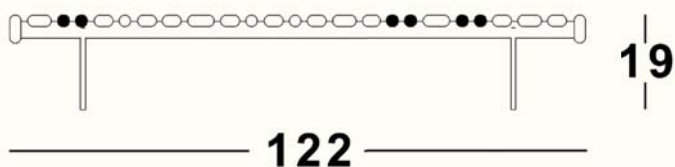

Wood Finish: Metal Frame:

Teak Wood

Black

L x W x H

122 cm x 105 cm x 19 cm

19

105

105