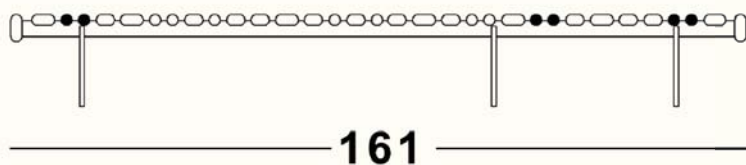

Warranty / Maintenance:

- See bymawzin.com for warranty terms & maintenance instructions.

Wood Finish: Metal Frame:

Teak Wood

Black

L x W x H
161 cm x 122 cm x 19 cm

19

122