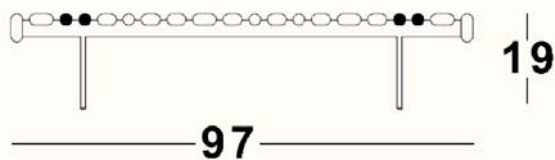

Wood Finish:

Teak Wood

Metal Frame:

Black

L x W x H

105 cm x 97 cm x 19 cm

Please note that the characteristics of the wood used to build the product may vary slightly from the material used in any samples or product photography due to the inherent characteristics of the material.

M A D A — Base With Slats

122 cm x 122 cm x 19 cm

Materials

- Natural finish teak wood for outdoor use.
- Aluminum metal frame

Accessories:

- Protective Cover.

Warranty / Maintenance:

- See bymawzin.com for warranty terms & maintenance instructions.