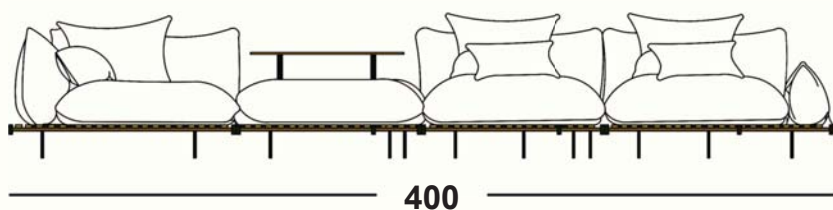

Warranty / Maintenance:

- See bymawzin.com for warranty terms & maintenance instructions.

Fabric colors:

Wood Finish:

Metal Frame:

L x D x H
400 cm x 300 cm x 80 cm

Please note that the characteristics of the wood used to build the product may vary slightly from the material used in any samples or products photography due to the inherent characteristics of the material

M A D A — Base With Slats

122 cm x 97 cm x 19 cm

Materials

- Natural finish teak wood for outdoor use.
- Aluminum metal frame

Accessories:

- Protective Cover.

Warranty / Maintenance:

- See bymawzin.com for warranty terms & maintenance instructions.

Wood Finish:

Teak Wood

Metal Frame:

Black

L x W x H

122 cm x 97 cm x 19 cm

Please note that the characteristics of the wood used to build the product may vary slightly from the material used in any samples or product photography due to the inherent characteristics of the material.