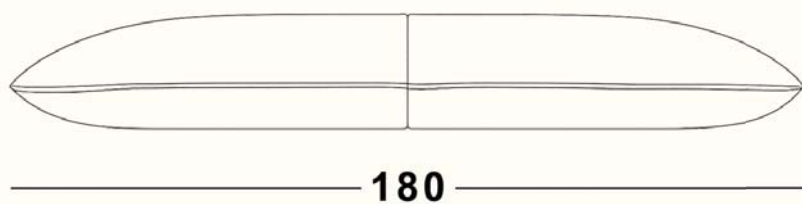

MAD-SOF-01

MAWAZIN
بمازين