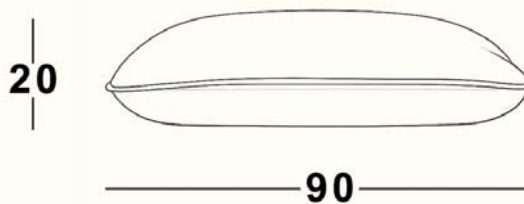

Warranty / Maintenance:

- See bymawzin.com for warranty terms & maintenance instructions.

Fabric Colors:

L x W x H
90 cm x 75 cm x 20 cm

MADA — Double Seat Cushion

180 cm x 90 cm x 20 cm

Materials

- Outdoor fabric

Accessories:

- Protective Cover.

Warranty / Maintenance:

- See bymawzin.com for warranty terms & maintenance instructions.

Fabric Colors:

L x W x H
180 cm x 90 cm x 20 cm

MAD-SOF-01

MAWAZIN
بمازين

MADA — Backrest Cushion

95 cm x 30 cm x 52 cm

Materials

- Outdoor fabric

Accessories:

- Protective Cover.

Warranty / Maintenance:

- See bymawzin.com for warranty terms & maintenance instructions.