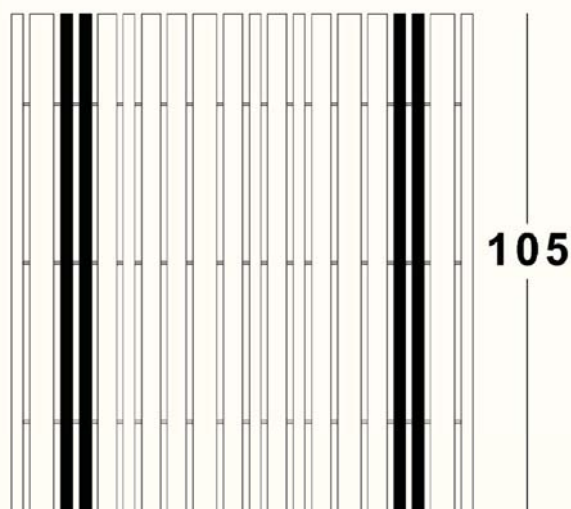

Wood Finish:

Teak Wood

Metal Frame:

Black

L x W x H

105 cm x 97 cm x 19 cm

Please note that the characteristics of the wood used to build the product may vary slightly from the material used in any samples or product photography due to the inherent characteristics of the material.

Wood Finish: Metal Frame:

Teak Wood

Black

L x W x H
122 cm x 122 cm x 19 cm

122

19

122

122