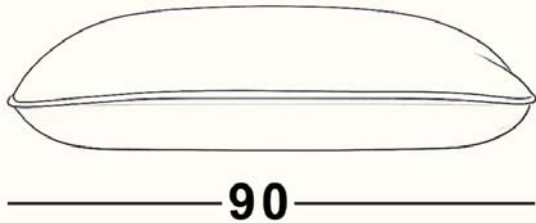

— MAD-SOF-01

MAWAZIN
MAWAZIN

MADA — Seat Cushion

90 cm x 90 cm x 20 cm

Materials

- Outdoor fabric

Accessories:

- Protective Cover.

20

90

MADA — Seat Cushion

90 cm x 75 cm x 20 cm

Materials

- Outdoor fabric

Accessories:

- Protective Cover.