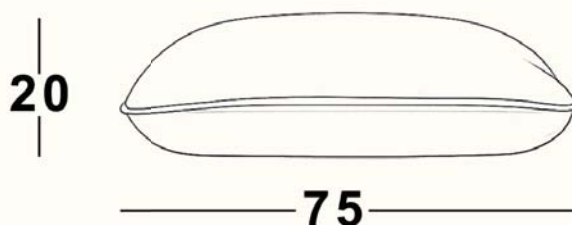

20

90

MADA — Seat Cushion

90 cm x 75 cm x 20 cm

Materials

- Outdoor fabric

Accessories:

- Protective Cover.

Warranty / Maintenance:

- See bymawzin.com for warranty terms & maintenance instructions.

Fabric Colors:

L x W x H
90 cm x 75 cm x 20 cm

MADA — Double Seat Cushion

180 cm x 90 cm x 20 cm

Materials

- Outdoor fabric