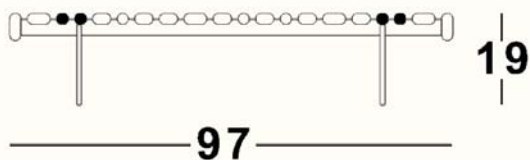

M A D A — Base With Slats

122 cm x 97 cm x 19 cm

Materials

- Natural finish teak wood for outdoor use.
- Aluminum metal frame

Accessories:

- Protective Cover.

Warranty / Maintenance:

- See bymawzin.com for warranty terms & maintenance instructions.

Wood Finish:

Teak Wood

Metal Frame:

Black

L x W x H

122 cm x 97 cm x 19 cm

Please note that the characteristics of the wood used to build the product may vary slightly from the material used in any samples or product photography due to the inherent characteristics of the material.

M A D A — Base With Slats

105 cm x 97 cm x 19 cm

Materials

- Natural finish teak wood for outdoor use.
- Aluminum metal frame

Accessories:

- Protective Cover.

Warranty / Maintenance:

- See bymawzin.com for warranty terms & maintenance instructions.

Wood Finish:

Teak Wood

Metal Frame:

Black

L x W x H

105 cm x 97 cm x 19 cm

Please note that the characteristics of the wood used to build the product may vary slightly from the material used in any samples or product photography due to the inherent characteristics of the material.