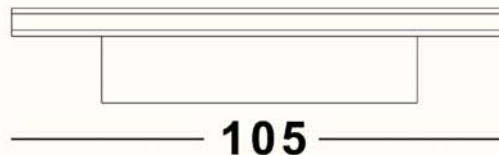

Wood Finish: Metal Frame:

Teak Wood

Black

L x W x H

122 cm x 105 cm x 19 cm

19

105

105