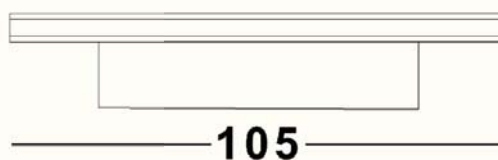

Wood Finish:

Teak Wood

Metal Frame:

Black

L x W x H

105 cm x 97 cm x 19 cm

Please note that the characteristics of the wood used to build the product may vary slightly from the material used in any samples or product photography due to the inherent characteristics of the material.