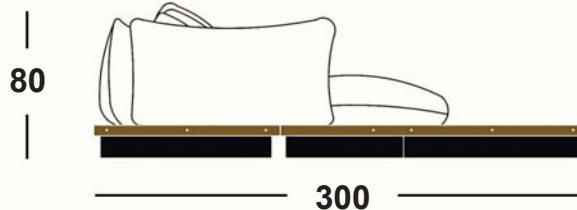

Warranty / Maintenance:

- See bymawzin.com for warranty terms & maintenance instructions.

Fabric colors:

Wood Finish:

Metal Frame:

L x D x H
400 cm x 300 cm x 80 cm

Please note that the characteristics of the wood used to build the product may vary slightly from the material used in any samples or products photography due to the inherent characteristics of the material

M A D A — Base With Slats

122 cm x 97 cm x 19 cm

Materials

- Natural finish teak wood for outdoor use.
- Aluminum metal frame

Accessories:

- Protective Cover.

Warranty / Maintenance:

- See bymawzin.com for warranty terms & maintenance instructions.

Wood Finish:

Teak Wood

Metal Frame:

Black

L x W x H

122 cm x 97 cm x 19 cm

Please note that the characteristics of the wood used to build the product may vary slightly from the material used in any samples or product photography due to the inherent characteristics of the material.