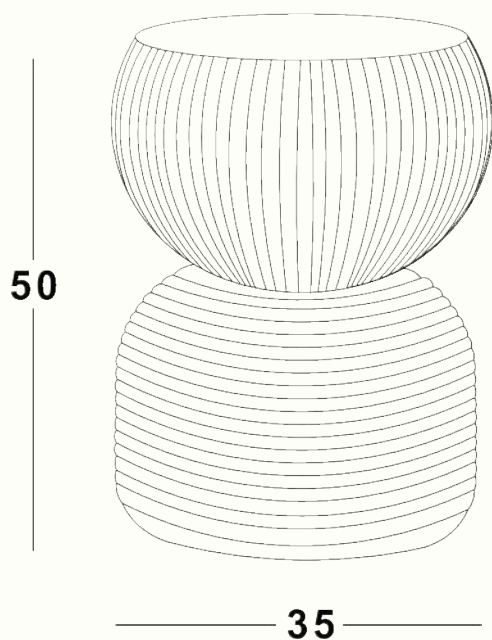

MANHOUTAT — Side Table

L x W x H
35 cm x 35 cm x 50 cm

Materials

- Natural finish teak frame for outdoor use.
- Natural finish oak frame for indoor or shaded area use.

Accessories:

- Protective Cover.

Warranty / Maintenance: