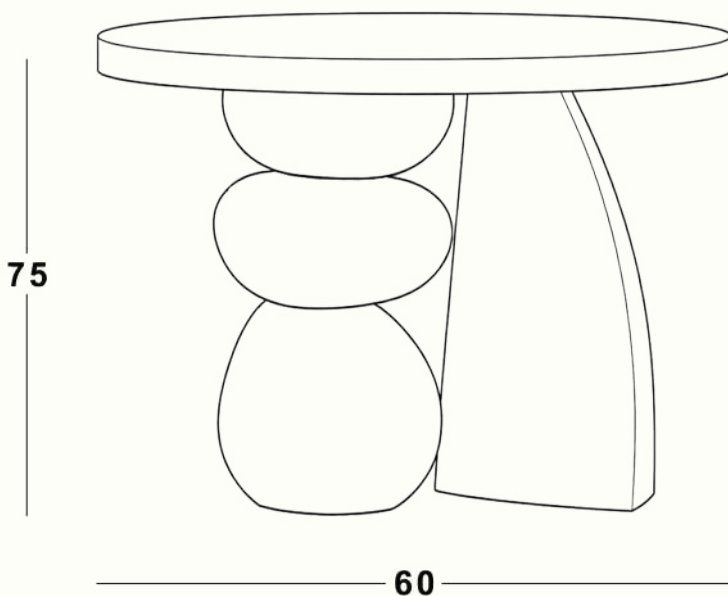

MANHOUTAT — Center Table

L x W x H
60 cm x 60 cm x 75 cm

Materials

- Natural finish teak frame for outdoor use.
- Natural finish oak frame for indoor or shaded area use.

Accessories:

- Protective Cover.

Warranty / Maintenance: