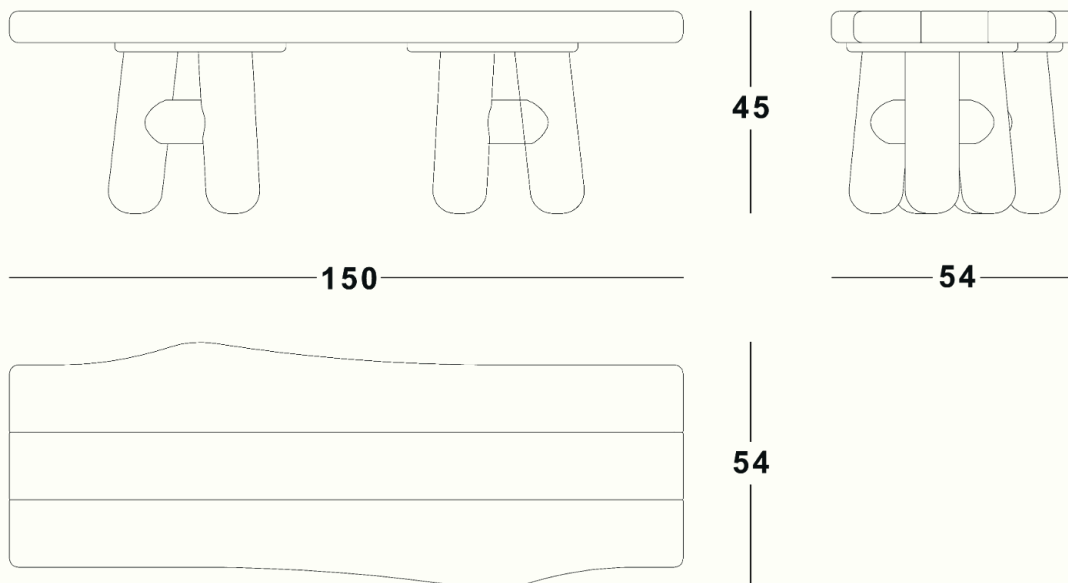

## Wood Finish:

Teak Wood Oak Wood

L x W x H  
150 cm x 54 cm x 45 cm

Please note that the characteristics of the wood used to build the product may vary slightly from the material used in any samples or product photography due to the inherent characteristics of the material.