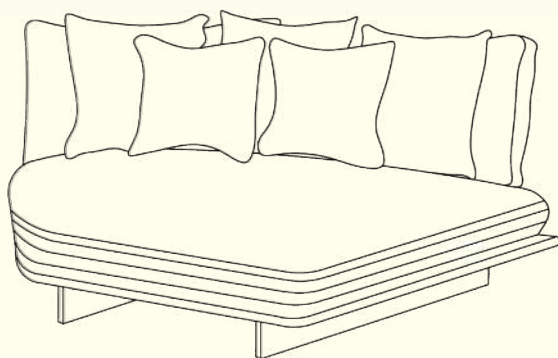

Accessories:

- Protective Cover.

Warranty / Maintenance:

- See bymawzin.com for warranty terms & maintenance instructions.

Fabric colors:

Wood Finish:

L x D x H
169 cm x 169 cm x 80 cm

169