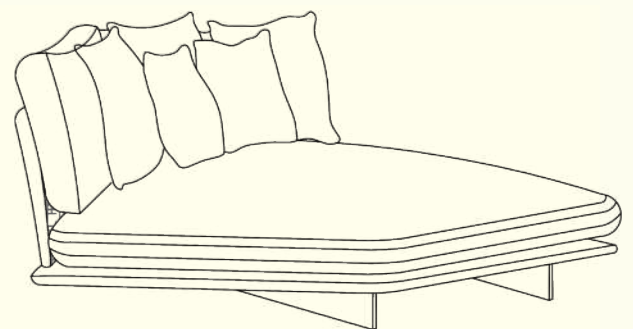

169

Please note that the characteristics of the wood used to build the product may vary slightly from the material used in any samples or products photography due to the inherent characteristics of the material