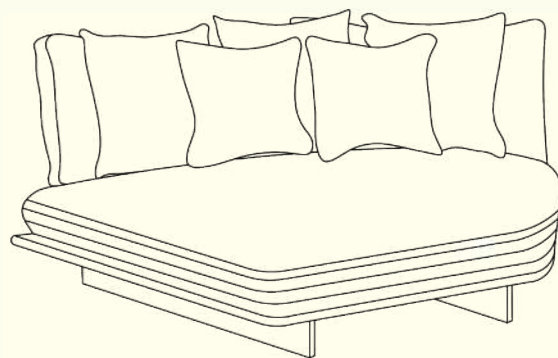

Accessories:

- Protective Cover.

Warranty / Maintenance:

- See bymawzin.com for warranty terms & maintenance instructions.

Fabric colors:

Wood Finish:

L x D x H
169 cm x 169 cm x 80 cm

169