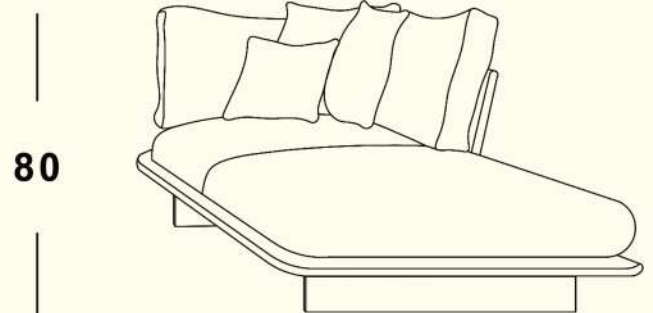

- Protective Cover.

Warranty / Maintenance:

- See bymawzin.com for warranty terms & maintenance instructions.

Fabric colors:

Wood Finish:

L x D x H
202 cm x 101 cm x 80 cm

196

80