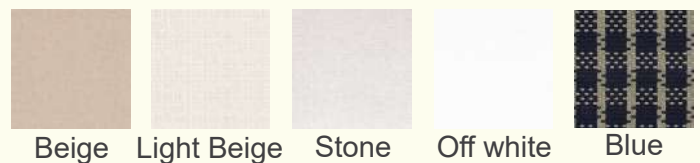

Fabric colors: