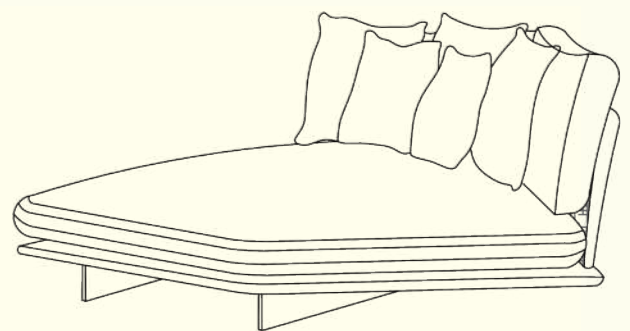

Accessories:

- Protective Cover.

Warranty / Maintenance:

- See bymawzin.com for warranty terms & maintenance instructions.

Fabric colors:

Wood Finish:

L x D x H
169 cm x 169 cm x 80 cm

169