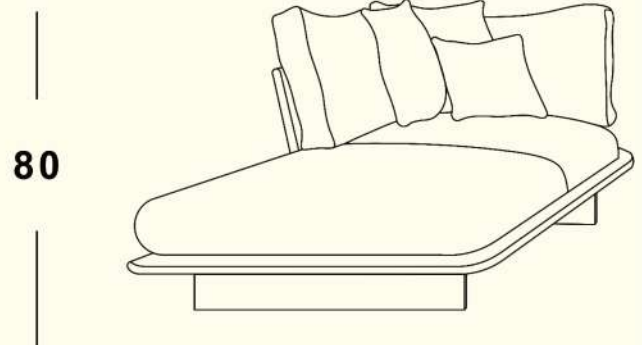

RAWNAQ — Modular Sofa Set Left Corner Piece

Materials

- Natural finish teak frame for outdoor use.
- Natural finish oak frame for indoor or shaded area use.
- Outdoor or indoor fabric seat options.

Accessories:

- Protective Cover.

Warranty / Maintenance:

- See bymawzin.com for warranty terms & maintenance instructions.

Fabric colors:

Wood Finish:

L x D x H
202 cm x 101 cm x 80 cm

196

80