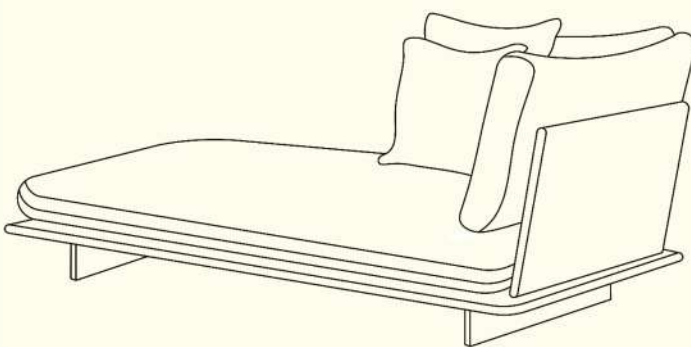

RAWNAQ — Modular Sofa Set

Right Corner Piece

Materials

- Natural finish teak frame for outdoor use.
- Natural finish oak frame for indoor or shaded area use.
- Outdoor or indoor fabric seat options.

Accessories:

- Protective Cover.

Warranty / Maintenance:

- See bymawzin.com for warranty terms & maintenance instructions.

Fabric colors:

Wood Finish:

L x D x H
202 cm x 101 cm x 80 cm

196

80