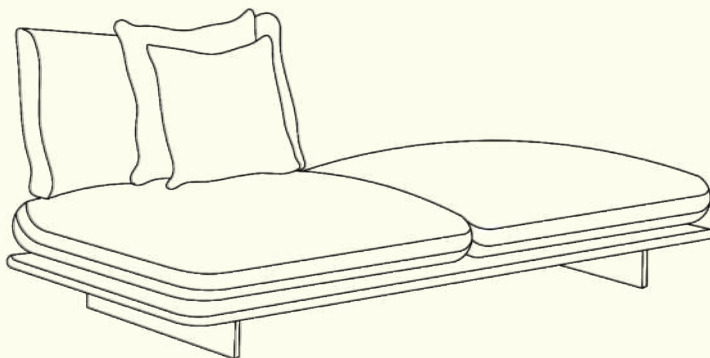

- Protective Cover.

Warranty / Maintenance:

- See bymawzin.com for warranty terms & maintenance instructions.

Fabric colors:

Wood Finish:

L x D x H
202 cm x 101 cm x 80 cm

190

80