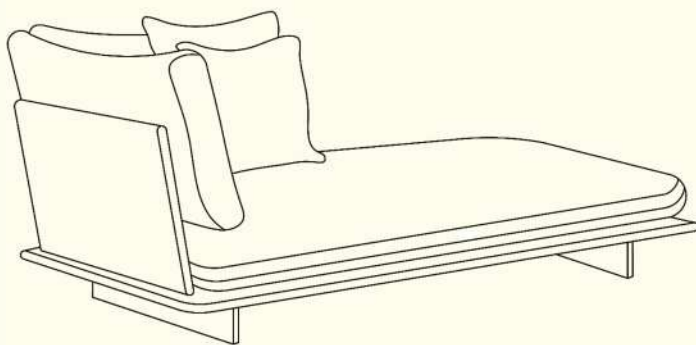

RAWNAQ — Modular Sofa Set Left Corner Piece

Materials

- Natural finish teak frame for outdoor use.
- Natural finish oak frame for indoor or shaded area use.
- Outdoor or indoor fabric seat options.

Accessories:

- Protective Cover.

Warranty / Maintenance:

- See bymawzin.com for warranty terms & maintenance instructions.

Fabric colors:

Wood Finish:

L x D x H
202 cm x 101 cm x 80 cm

196

80

RAWNAQ — Modular Sofa Set

Right Corner Piece

Materials

- Natural finish teak frame for outdoor use.
- Natural finish oak frame for indoor or shaded area use.
- Outdoor or indoor fabric seat options.

Accessories: