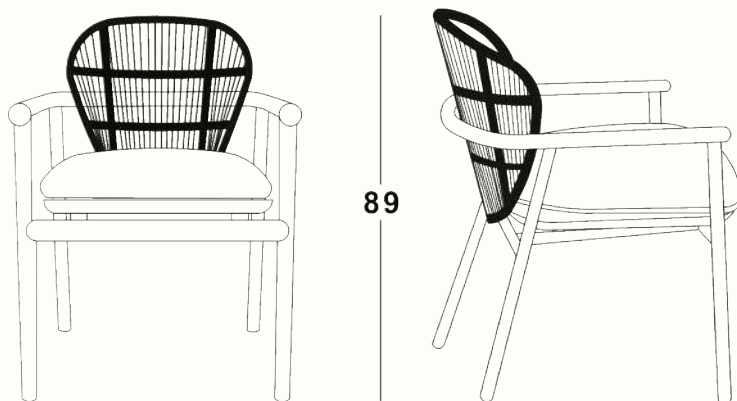

Accessories:

- Protective Cover.

Warranty / Maintenance:

- See bymawzin.com for warranty terms & maintenance instructions.

L x D x H
64 cm x 62 cm x 89 cm

Fabric Colors:

Beige Light Beige Stone Off White

Wood Finish:

Teak Wood Oak Wood

Weaving:

PP Rope

Metal Frame:

Black

White

64

62