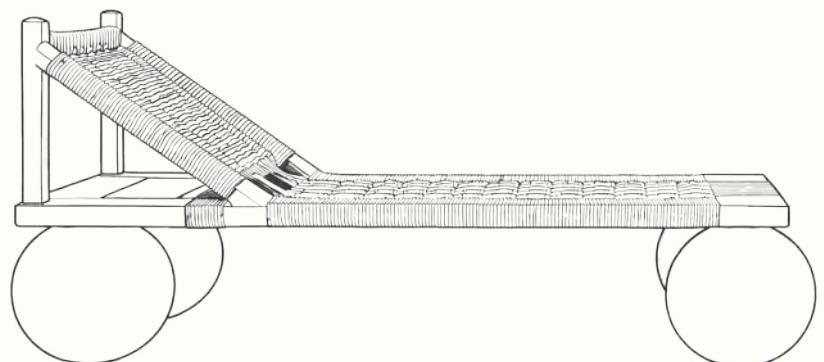

Wood Finish:

Teak Wood

Weaving:

PP Rope

L x W x H
194 cm x 85 cm x 85 cm

85

194

Please note that the characteristics of the wood used to build the product may vary slightly from the material used in any samples or product photography due to the inherent characteristics of the material.