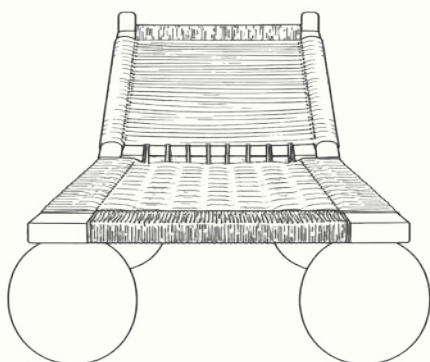

SUJA — Chaise Lounge

Materials

- Natural finish teak frame for outdoor use.
- Polypropylene rope weaving

Accessories:

- Protective Cover.

Warranty / Maintenance:

- See bymawzin.com for warranty terms & maintenance instructions.

Wood Finish:

Teak Wood

Weaving:

PP Rope

L x W x H
194 cm x 85 cm x 85 cm

85

194

Please note that the characteristics of the wood used to build the product may vary slightly from the material used in any samples or product photography due to the inherent characteristics of the material.