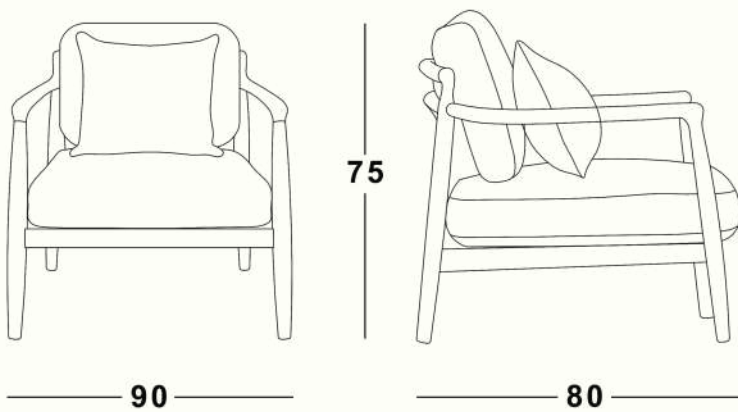

SUMU — Lounge Chair

L x D x H
90 cm x 80 cm x 75 cm

Please note that the characteristics of the wood used to build the product may vary slightly from the material used in any samples or product photography due to the inherent characteristics of the material.