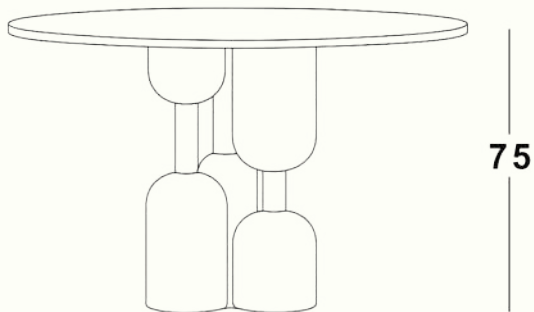

# TAWAZUN — Sculptural Center Table

75

110

110

L x W x H  
110 cm x 110 cm x 75 cm