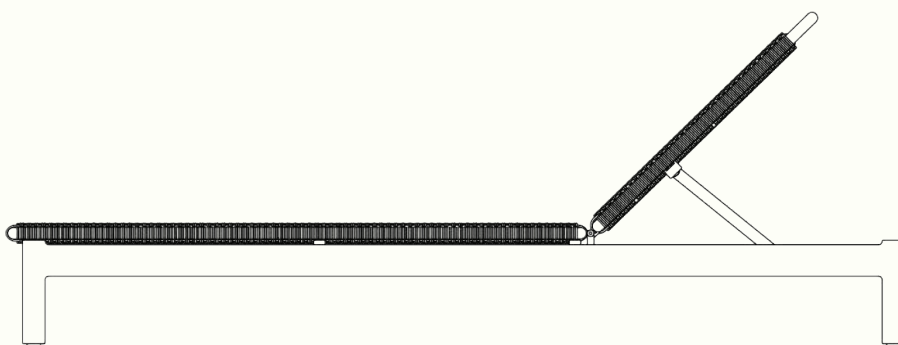

## Weaving:

PP Rope

L x W x H  
200 cm x 71 cm x 75 cm

200

75

71

Please note that the characteristics of the wood used to build the product may vary slightly from the material used in any samples or product photography due to the inherent characteristics of the material.