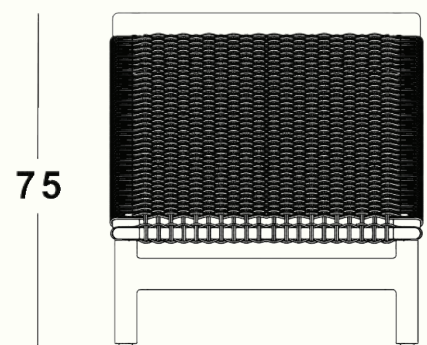

## Weaving:

PP Rope

L x W x H  
200 cm x 71 cm x 75 cm

200

75

71

Please note that the characteristics of the wood used to build the product may vary slightly from the material used in any samples or product photography due to the inherent characteristics of the material.