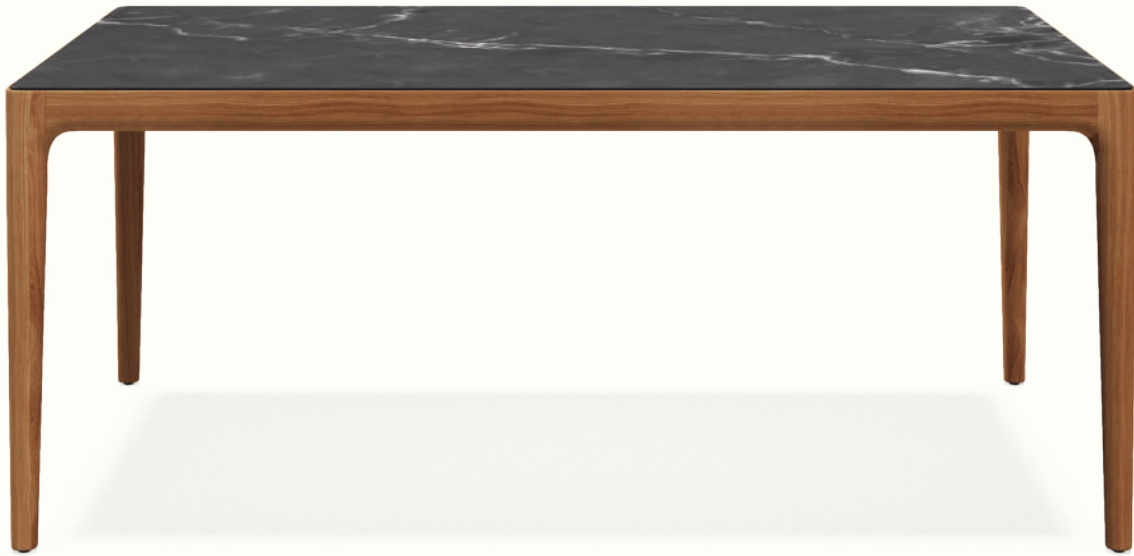

WUJDĀN — 6 Person Dining Table

Materials

- Natural finish teak frame for outdoor use.
- Natural finish oak frame for indoor or shaded area use.
- Marble table top.

Accessories:

- Protective Cover.

Warranty / Maintenance:

- See bymawzin.com for warranty terms & maintenance instructions.

Marble Types:

African
Black Marble

Travertine

Dark
Emperador

White
Carrara

Wood Finish:

Teak Wood

Oak Wood

L x W x H
179 cm x 100 cm x 75 cm

179

75

100

Please note that the characteristics of the wood and marble used to build the product may vary slightly from the material used in any samples or product photography due to the inherent characteristics of the material.