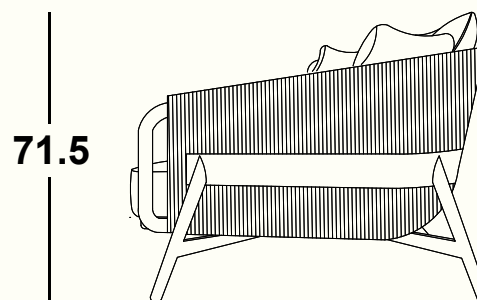

71.5

83

Please note that the characteristics of the wood used to build the product may vary slightly from the material used in any samples or product photography due to the inherent characteristics of the material.

AZM-SOF-02

MAWAZIN
بیمارستان