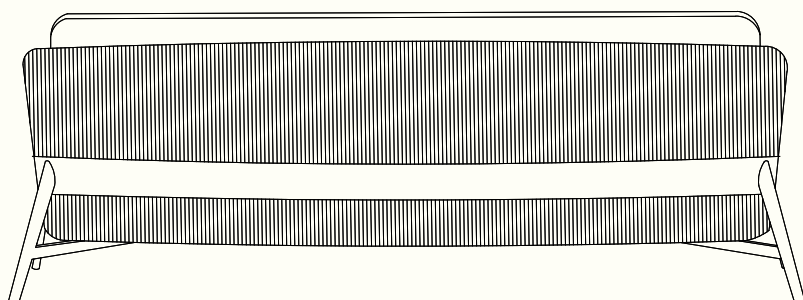

AZMINA — Sofa

Materials

- Natural finish teak frame for outdoor use.
- Natural finish oak frame for indoor or shaded area use.
- Outdoor or indoor fabric seat options.

Accessories:

- Protective Cover.

Warranty / Maintenance:

- See bymawzin.com for warranty terms & maintenance instructions.

Fabric Colors:

Beige Light Beige Stone Off White

Wood Finish:

Teak Wood Oak Wood

Weaving:

PP Rope

L x D x H
210 cm x 83 cm x 71.5 cm